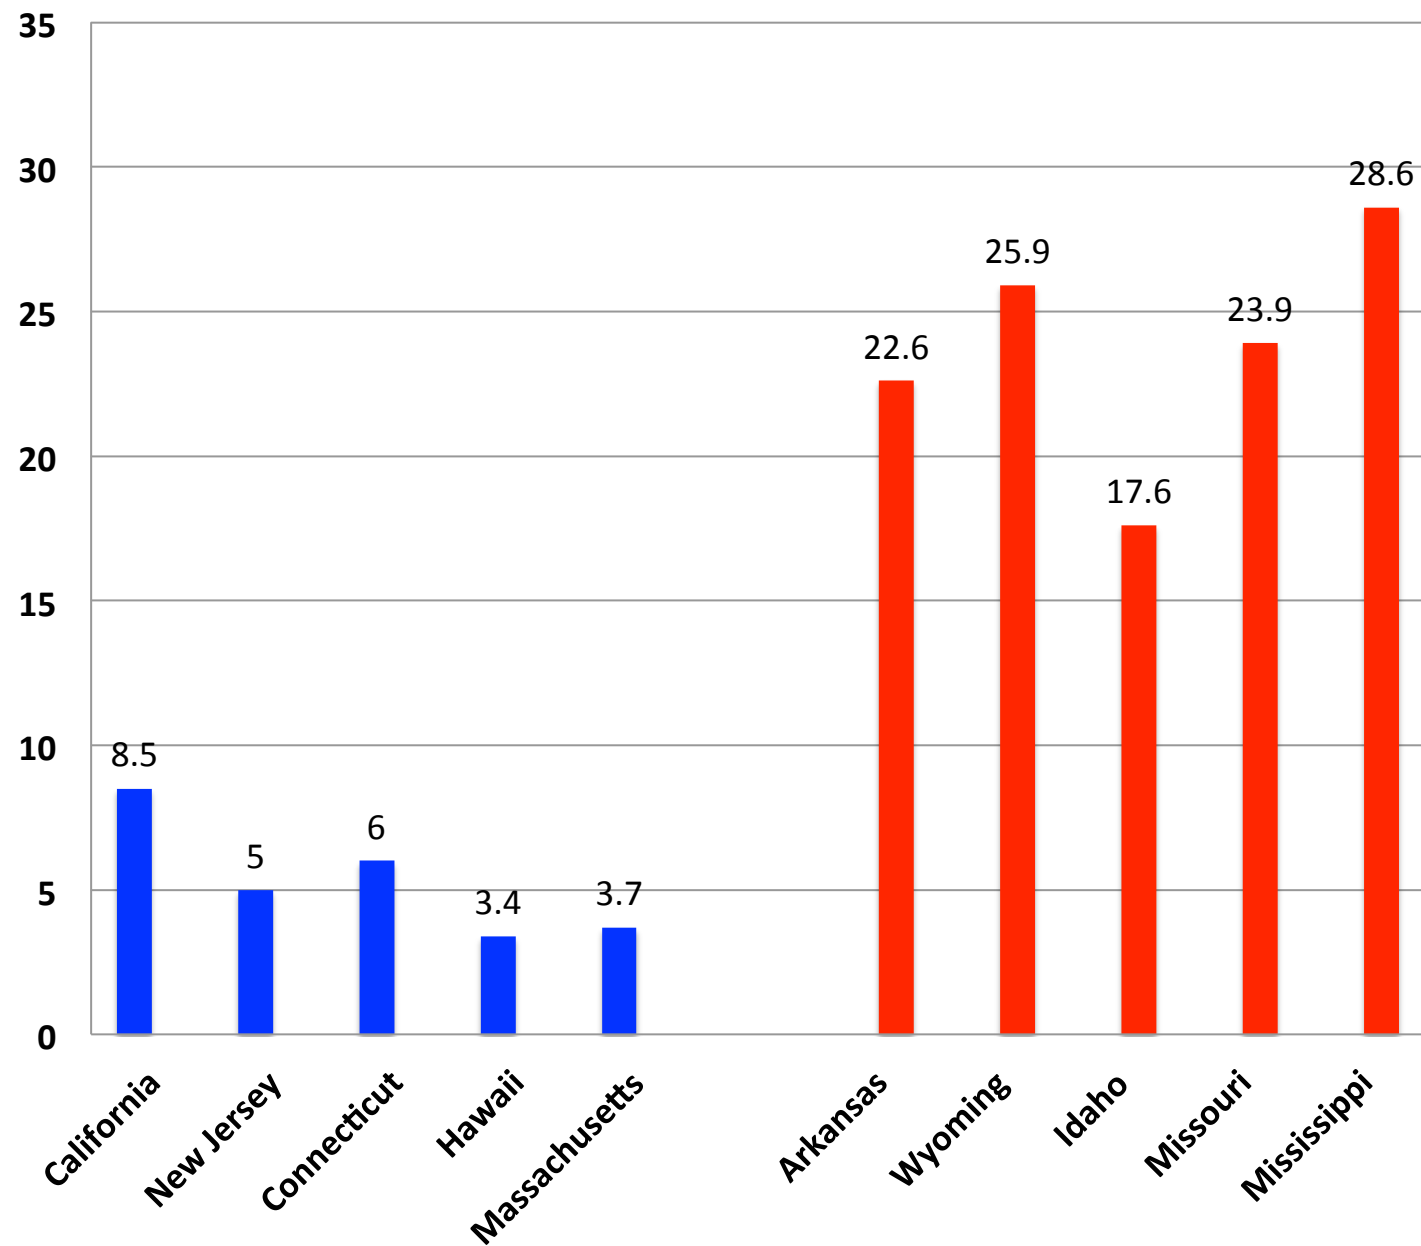

Gun Laws and Gun Deaths 2021 per 100,000 population

■ 5 most restrictive states

■ 5 least restrictive states

Avg. most restrictive: 5.23

Avg. least restrictive: 23.7

4.5x greater death rate in
5 least restrictive states

Source:
U.S. Centers for Disease Control
and Prevention